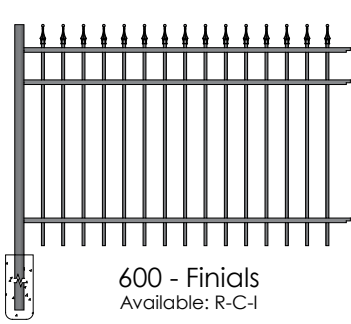

FENCE STYLES

Ideal offers four series of aluminum fence to meet your needs. Additional picket spacing and rail height options are available. Ideal's elegant ornamental aluminum fencing, with Idealcoat powder coated finish, provides a maintenance-free fence that will last for years. All of our styles are sleekly designed, with clean lines, and add a unique finishing touch to any outdoor space.

PICKETS AND CHANNELS

Residential Parkway Commercial Industrial

Pickets

Rails

STANDARD COLORS

*actual colors may vary

COMPONENTS	RESIDENTIAL	PARKWAY	COMMERCIAL	INDUSTRIAL
PICKET:	5/8"sq. x .050"	1" x 5/8" x .045"	3/4"sq. x .060"	1"sq. x .062
RAILS: TOP WALL SIDE WALL	1-1/16" x .062" 1" x .072"	1-1/16" x .062" 1" x .072"	1-1/16" x .062" 1-1/2" x .072"	1-5/8" x .075" 1-5/8" x .100"
PICKETS 6' SECTION:	15	13	14	13
PICKETS 8' SECTION:	NA	NA	19	18
STANDARD POST:	2" x 2" x .062" 2" x 2" x .093" 2.5 x 2.5 x .075"	2" x 2" x .062" 2" x 2" x .093" 2.5 x 2.5 x .075"	2" x 2" x .062" 2" x 2" x .093" 2.5 x 2.5 x .075" 3" x 3" x .093"	2.5 x 2.5 x .075" 3" x 3" x .093"
GATE POST:	2" x 2" x .125" 2.5" x 2.5" x .125" 3" x 3" x .125" 4" x 4" x .125"	2" x 2" x .125" 2.5" x 2.5" x .125" 3" x 3" x .125" 4" x 4" x .125"	2" x 2" x .125" 2.5" x 2.5" x .125" 3" x 3" x .125" 4" x 4" x .125"	2.5" x 2.5" x .125" 3" x 3" x .125" 4" x 4" x .125" 6" x 6" x .125"
PICKET SPACING:	< 4" TYP.	< 4" TYP.	< 4" TYP.	< 4" TYP.
INSTALLED CENTERS:	72" o/c 2" post	70-1/2" o/c 2" post	71-1/8" o/c 2" post 94-3/4" o/c 2.5" post	71" o/c 2.5" post 96" o/c 2.5" post
HEIGHTS:	36", 42", 48" 54", 60", 72"	36", 42", 48" 54", 60", 72"	36", 42", 48" 54", 60", 72"	36", 48", 60" 72", 84", 96"
ALLOY:	6063 T5 alloy on pickets, posts, rails. 6005 T5 alloy available on posts and rails	6063 T5 alloy on pickets, posts, rails. 6005 T5 alloy available on posts and rails	6063 T5 alloy on pickets, posts, rails. 6005 T5 alloy available on posts and rails	6063 T5 alloy on pickets, posts, rails. 6005 T5 alloy available on posts and rails

(336) 788-9090
sales@fencebuildersinc.com
fencebuildersinc.com