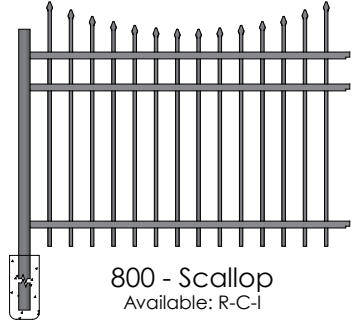

iDeal

aluminum

Fence Collection

RESIDENTIAL - PARKWAY - COMMERCIAL - INDUSTRIAL

FENCE STYLES

Ideal offers four series of aluminum fence to meet your needs. Additional picket spacing and rail height options are available. Ideal's elegant ornamental aluminum fencing, with Idealcoat powder coated finish, provides a maintenance-free fence that will last for years. All of our styles are sleekly designed, with clean lines, and add a unique finishing touch to any outdoor space.