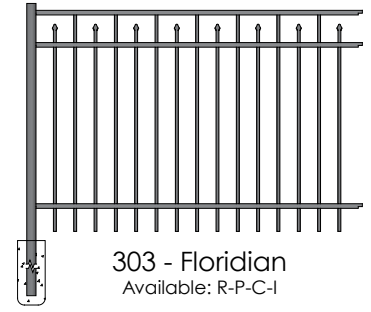

iDeal

aluminum

Fence Collection

RESIDENTIAL - PARKWAY - COMMERCIAL - INDUSTRIAL

FENCE STYLES

Ideal offers four series of aluminum fence to meet your needs. Additional picket spacing and rail height options are available. Ideal's elegant ornamental aluminum fencing, with Idealcoat powder coated finish, provides a maintenance-free fence that will last for years. All of our styles are sleekly designed, with clean lines, and add a unique finishing touch to any outdoor space.