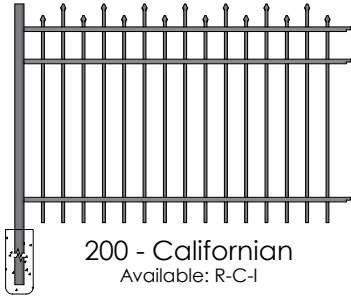

iDeal

aluminum

Fence Collection

RESIDENTIAL - PARKWAY - COMMERCIAL - INDUSTRIAL

FENCE STYLES

Ideal offers four series of aluminum fence to meet your needs. Additional picket spacing and rail height options are available. Ideal's elegant ornamental aluminum fencing, with Idealcoat powder coated finish, provides a maintenance-free fence that will last for years. All of our styles are sleekly designed, with clean lines, and add a unique finishing touch to any outdoor space.