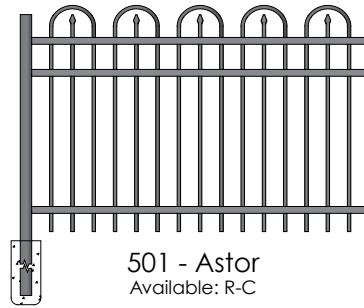

iDeal

aluminum

Fence Collection

RESIDENTIAL - PARKWAY - COMMERCIAL - INDUSTRIAL

FENCE STYLES

Ideal offers four series of aluminum fence to meet your needs. Additional picket spacing and rail height options are available. Ideal's elegant ornamental aluminum fencing, with Idealcoat powder coated finish, provides a maintenance-free fence that will last for years. All of our styles are sleekly designed, with clean lines, and add a unique finishing touch to any outdoor space.