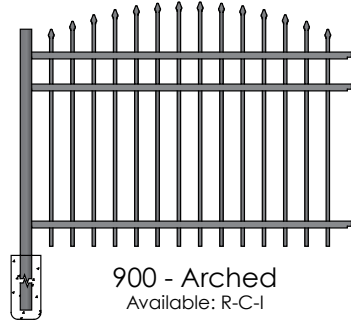

iDeal

aluminum

Fence Collection

RESIDENTIAL - PARKWAY - COMMERCIAL - INDUSTRIAL

FENCE STYLES

Ideal offers four series of aluminum fence to meet your needs. Additional picket spacing and rail height options are available. Ideal's elegant ornamental aluminum fencing, with Idealcoat powder coated finish, provides a maintenance-free fence that will last for years. All of our styles are sleekly designed, with clean lines, and add a unique finishing touch to any outdoor space.