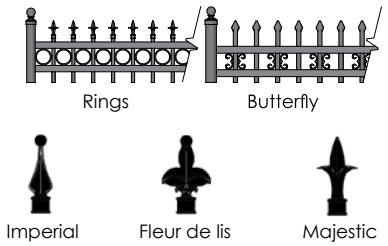

iDeal

aluminum

Fence Collection

RESIDENTIAL - PARKWAY - COMMERCIAL - INDUSTRIAL

FENCE STYLES

Ideal offers four series of aluminum fence to meet your needs. Additional picket spacing and rail height options are available. Ideal's elegant ornamental aluminum fencing, with Idealcoat powder coated finish, provides a maintenance-free fence that will last for years. All of our styles are sleekly designed, with clean lines, and add a unique finishing touch to any outdoor space.