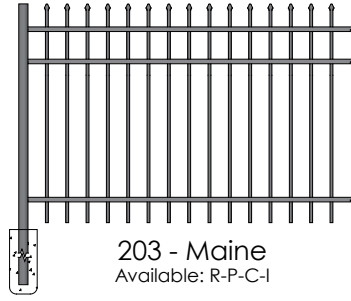

iDeal

aluminum

Fence Collection

RESIDENTIAL - PARKWAY - COMMERCIAL - INDUSTRIAL

FENCE STYLES

Ideal offers four series of aluminum fence to meet your needs. Additional picket spacing and rail height options are available. Ideal's elegant ornamental aluminum fencing, with Idealcoat powder coated finish, provides a maintenance-free fence that will last for years. All of our styles are sleekly designed, with clean lines, and add a unique finishing touch to any outdoor space.